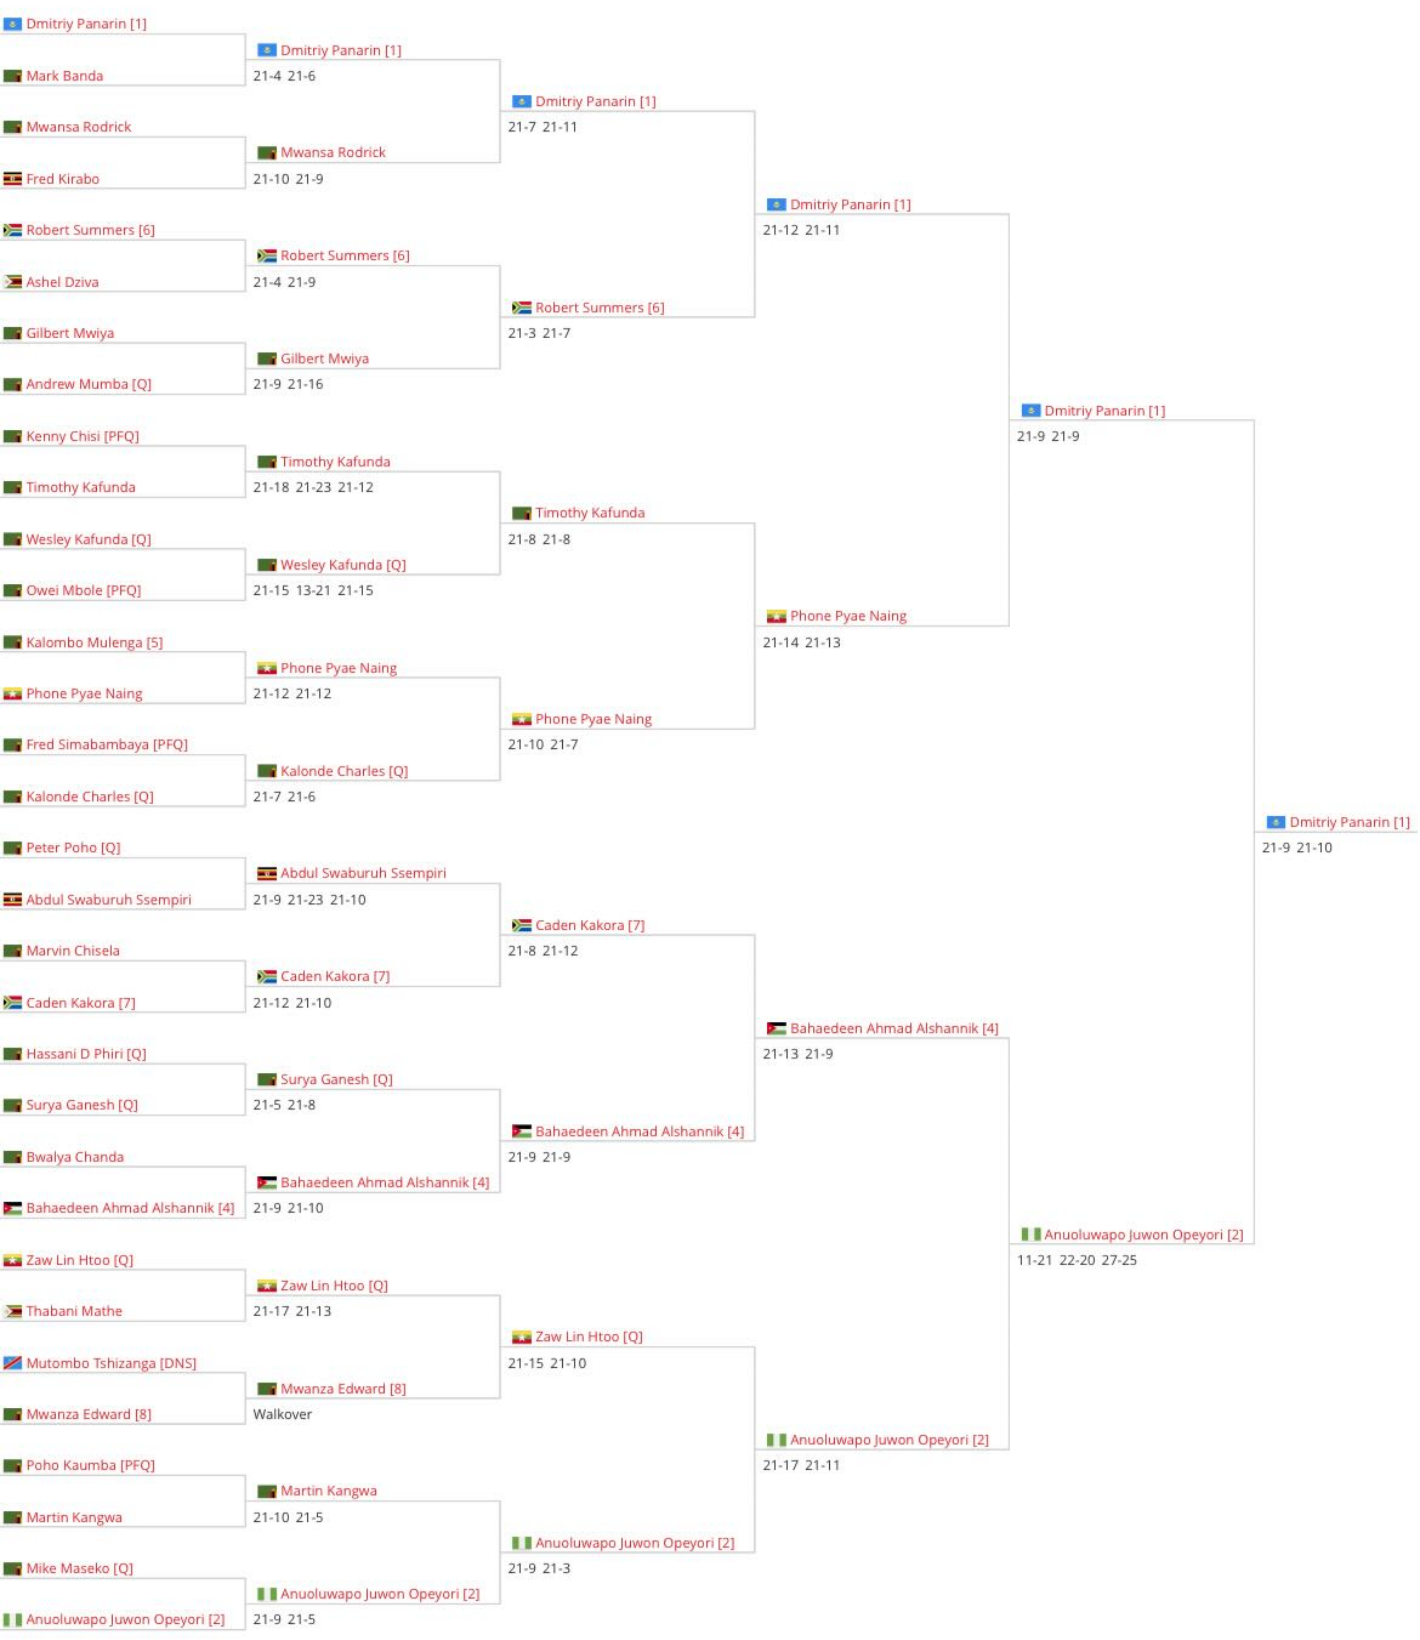

Zambia International 2022

Badminton World Federation | Lusaka, Zambia
11/17/2022 to 11/20/2022

FUTURE SERIES

- Overview
- Matches
- Players
- Draws
- Events
- Acceptance list
- More ▾

Qualification

- General
- Matches

Round 1 Round 2 Quarter Finals Semi Finals Finals Winner

Round of 32 • MS

Dmitriy Panarin [1]	● 21 21	H2H
Mark Banda	4 6	

🕒 11/18/2022 9:00 AM

📍 OYDC ZAMBIA - SPORTS DEVELOPMENT CENTRE - 1

Round of 16 • MS