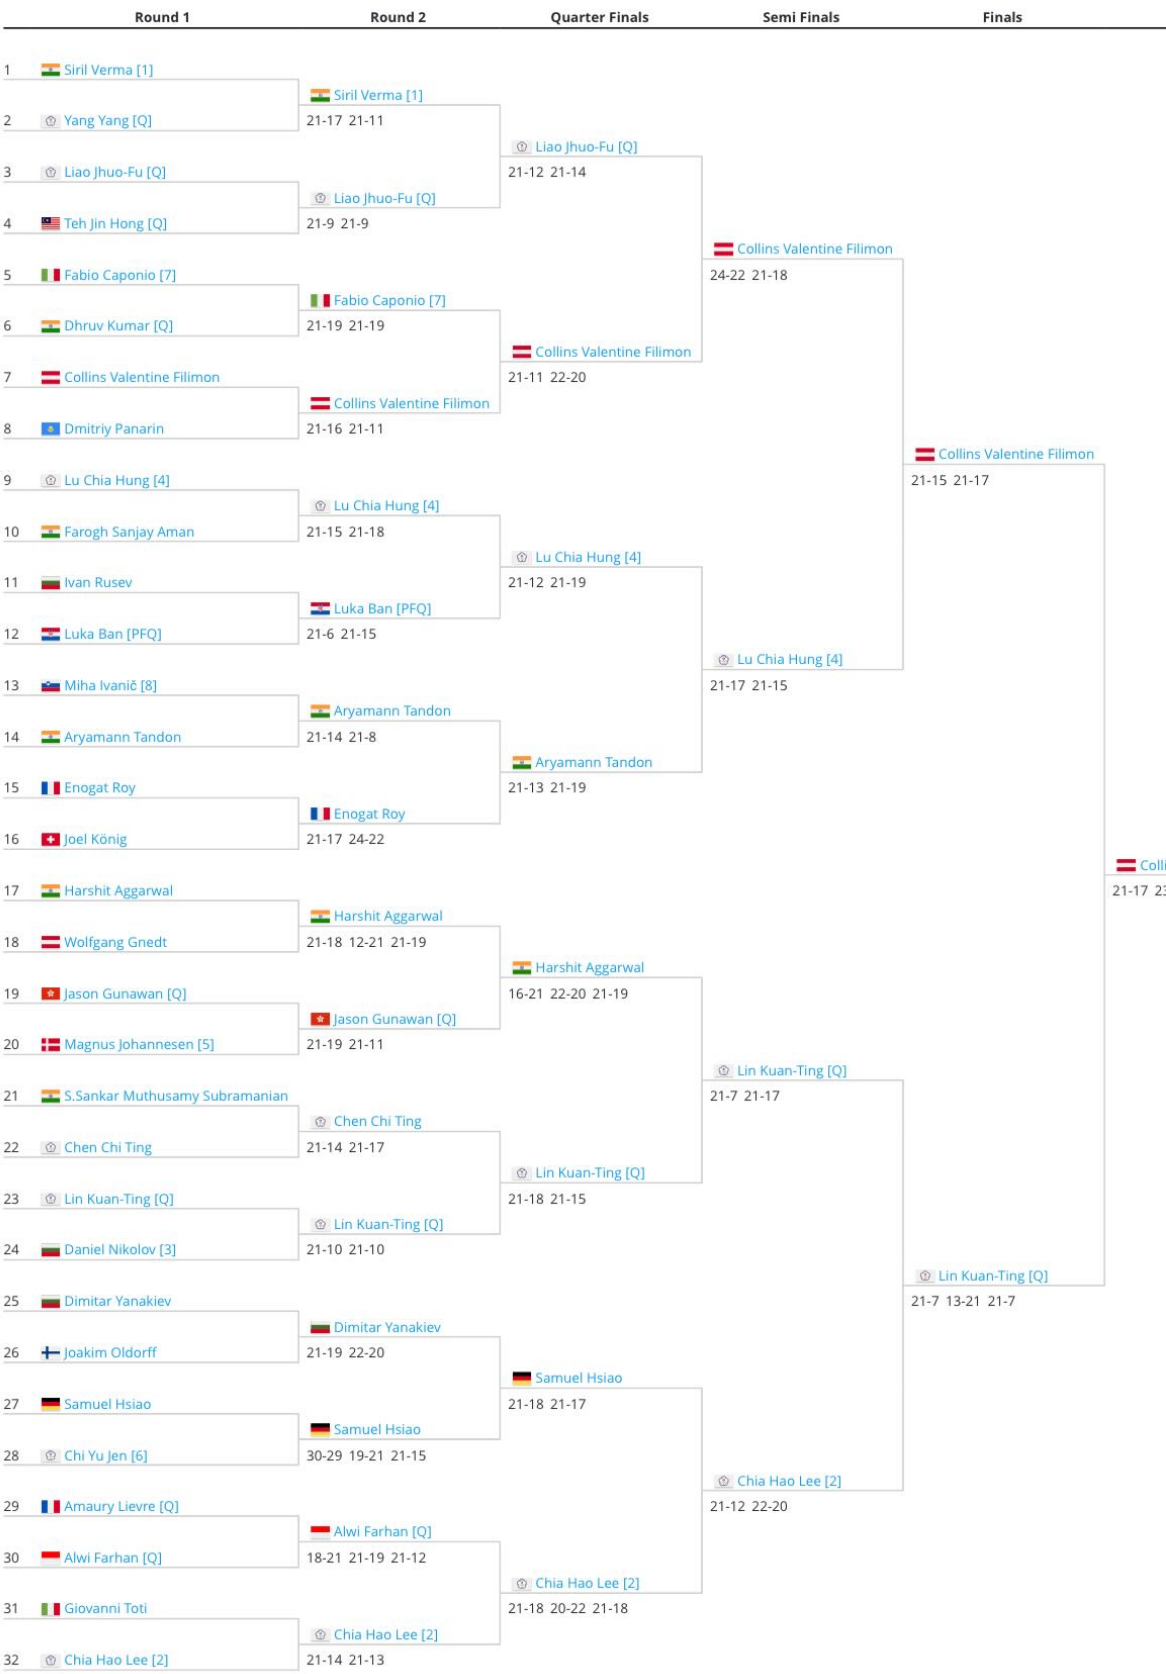

# YONEX Slovenia International 2022

Badminton World Federation | Maribor, Slovenia  
5/18/2022 to 5/21/2022

INTERNATIONAL SERIES

- Overview
- Matches
- Players
- Draws
- Events
- Acceptance list
- More

НОВОЕ ПОКОЛЕНИЕ ТРЕНАЖЕРОВ ДЛЯ КЛУБА

## Dmitriy Panarin

(82989)

MD with Artur Niyazov, MS

Win-Loss

1-2 (3)